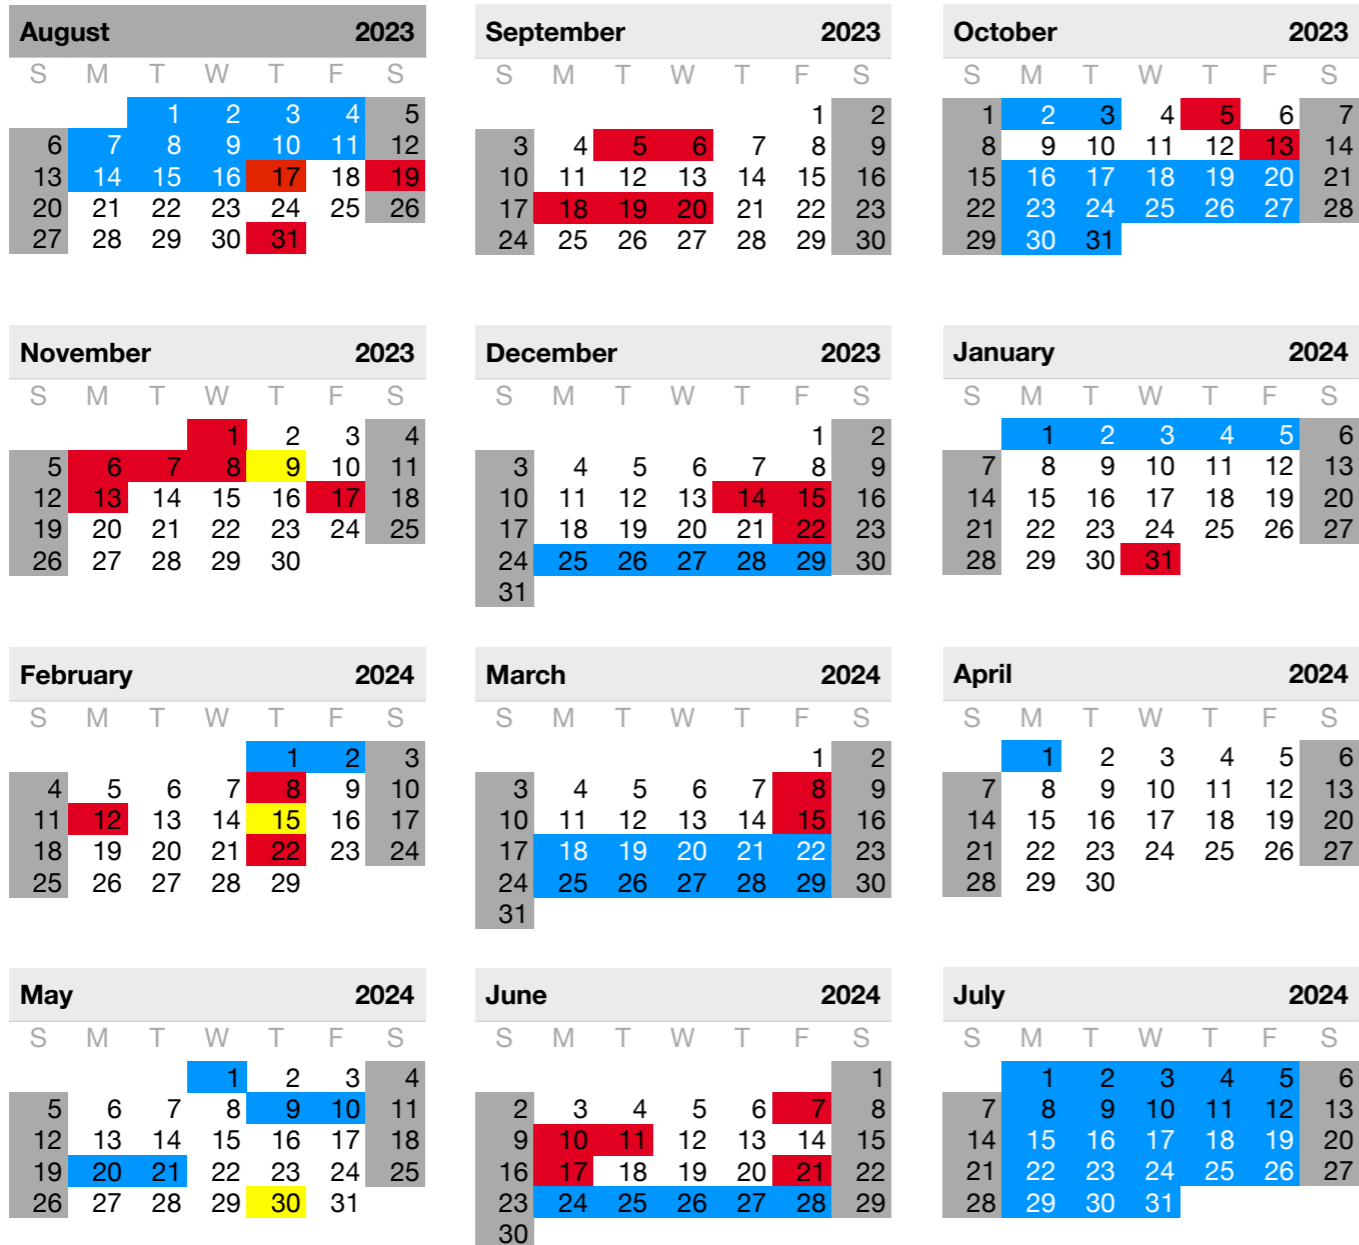

2023 – 2024 School Year

1 School closed, KiTa open 1 School and KiTa closed

DATE	DESCRIPTION
17.08.	School Starts - Year 2 - 13, Enrolment Year 5
19.8.	Enrolment Year 1 (9:30 Caterpillars, 10:30 Whales, 11:30 Dolphins)
31.8.	Meet the teacher and Parent Rep Elections Primary @5pm
5.9.	Meet the teacher and Parent Rep Elections Secondary @6pm
6.9.	Parent Evening and Parent Rep Elections KiTa @6pm
18.09-20.09	Photographer Primary and Secondary
5.10.	World Teachers' Day. Information Evening - Prospective Parents @7:30pm
13.10.	KIBS closes @ 1pm
1.11.	Halloween
6.-8.11.	Photographer KiTa
9.11.	PTA Meeting Parents and School 7pm (virtual)
13.11.	Lantern Parade KiTa
17.11.	Open Friday / Taster Day Secondary - Prospective Parents @2pm
14.12.	Winter Musical Primary Y 1+2 @2:30pm
15.12.	Christmas Show KiTa @2:30pm
22.12.	KIBS closes @ 1pm
31.01.	School Reports - KIBS closes @ 1pm
08.02.	Parent Conversation Day - Schools close @1pm
12.02.	Karneval Parties (KiTa and Primary)
15.02.	PTA Meeting Parents and School 7pm (virtual)
22.02.	Information Evening - Prospective Parents @7:30pm
08.3.	Open Friday Prospective Parents @2pm
15.3.	KiTa Parent Conversations - KiTa closed / Schools close @1pm
30.05.	PTA Meeting Parents and School 7pm (virtual)
7.6.	Summer Performance Primary Y3+4 @2:30pm
10.6.	New Parent Meeting Primary NEW YEAR 1 @3pm
12.6.	New Parent Meeting KiTa @4pm
17.6.	Sportfest KiTa
21.06.	LAST DAY OF SCHOOL and KITA - KIBS closes @ 1pm

Notes: Last day before holidays - KIBS (Schools and KiTa) closes at 1pm

Summer holidays KiTa: 24.06.24 - 14.07.24
Summer holidays Primary and Secondary: 24.06.24 - 02.08.2024
Enrolment Year 1: 03.08.2024