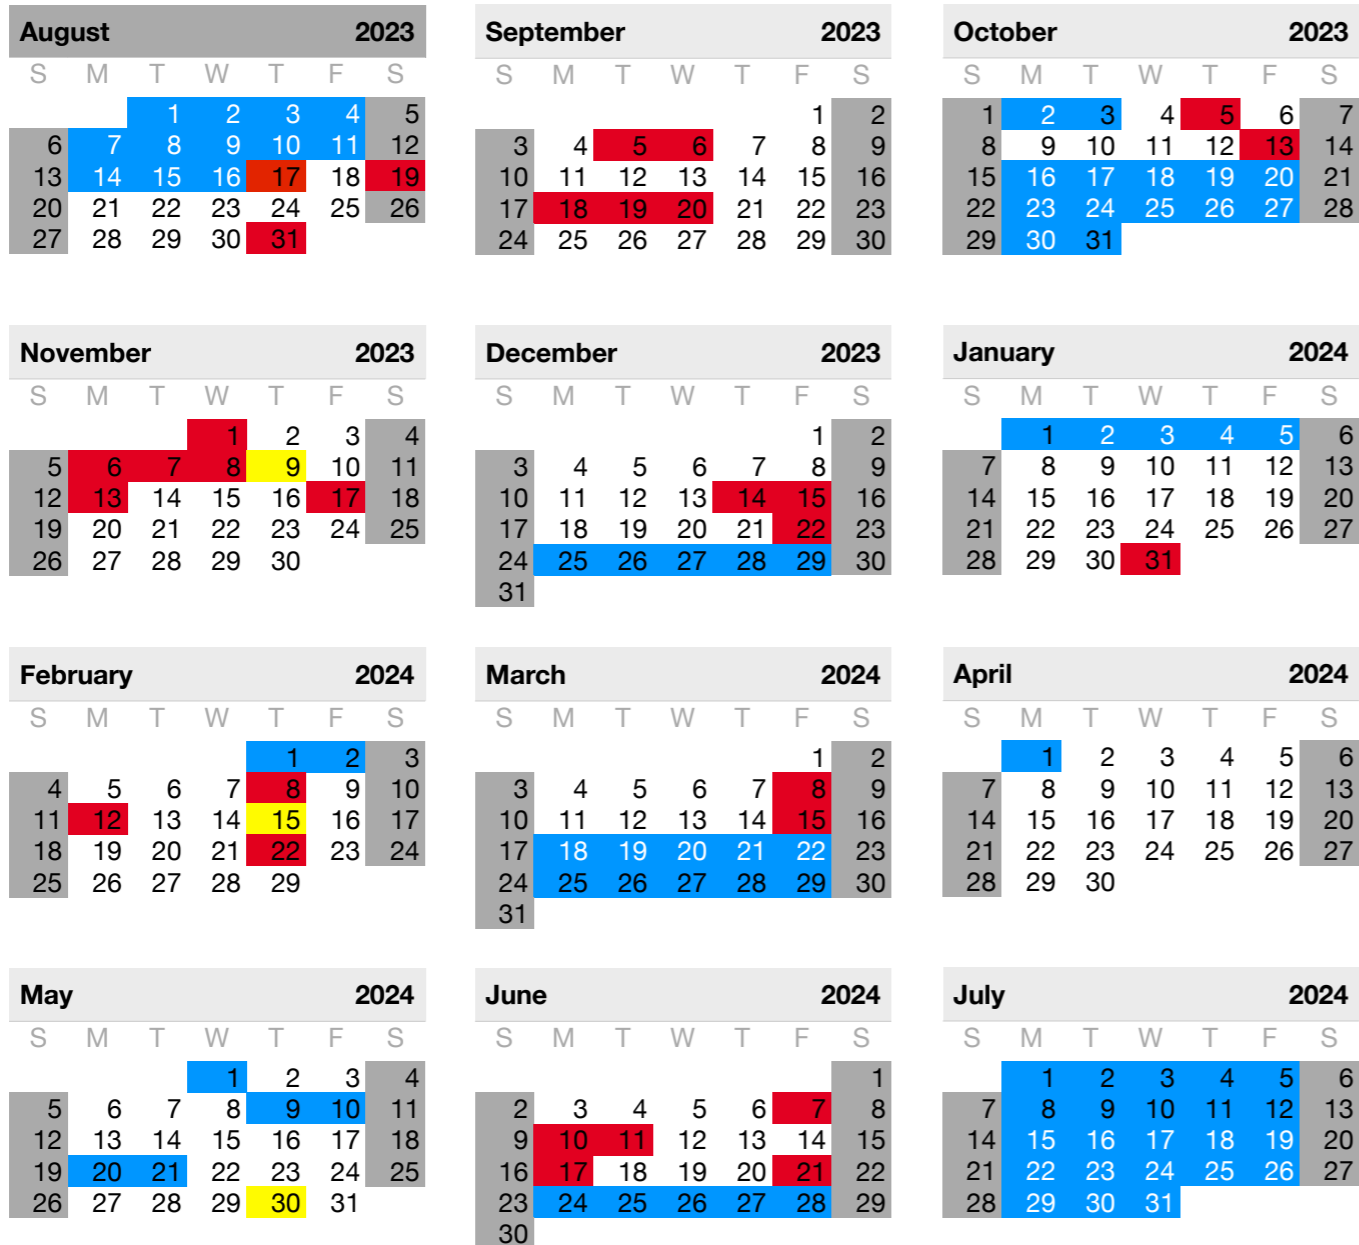

# 2023 – 2024 School Year

1 School closed, KiTa open      1 School and KiTa closed

DATE	DESCRIPTION
17.08.	School Starts - Year 2 - 13, Enrolment Year 5
19.8.	Enrolment Year 1 (9:30 Caterpillars, 10:30 Whales, 11:30 Dolphins)
31.8.	Meet the teacher and Parent Rep Elections Primary @5pm
5.9.	Meet the teacher and Parent Rep Elections Secondary @6pm
6.9.	Parent Evening and Parent Rep Elections KiTa @6pm
18.09-20.09	Photographer Primary and Secondary
5.10.	World Teachers' Day. Information Evening - Prospective Parents @7:30pm
13.10.	KIBS closes @ 1pm
1.11.	Halloween
6.-8.11.	Photographer KiTa
9.11.	PTA Meeting Parents and School 7pm (virtual)
13.11.	Lantern Parade KiTa
17.11.	Open Friday / Taster Day Secondary - Prospective Parents @2pm
14.12.	Winter Musical Primary Y 1+2 @2:30pm
15.12.	Christmas Show KiTa @2:30pm
22.12.	KIBS closes @ 1pm
31.01.	School Reports - KIBS closes @ 1pm
08.02.	Parent Conversation Day - Schools close @1pm
12.02.	Karneval Parties (KiTa and Primary)
15.02.	PTA Meeting Parents and School 7pm (virtual)
22.02.	Information Evening - Prospective Parents @7:30pm
08.3.	Open Friday Prospective Parents @2pm
15.3.	KiTa Parent Conversations - KiTa closed / Schools close @1pm
30.05.	PTA Meeting Parents and School 7pm (virtual)
7.6.	Summer Performance Primary Y3+4 @2:30pm
10.6.	New Parent Meeting Primary NEW YEAR 1 @3pm
11.6.	New Parent Meeting KiTa @3pm
17.6.	Sportfest KiTa
21.06.	LAST DAY OF SCHOOL and KITA - KIBS closes @ 1pm

**Notes: Last day before holidays - KIBS (Schools and KiTa) closes at 1pm**

**Summer holidays KiTa: 24.06.24 - 14.07.24**  
**Summer holidays Primary and Secondary: 24.06.24 - 02.08.2024**  
**Enrolment Year 1: 03.08.2024**