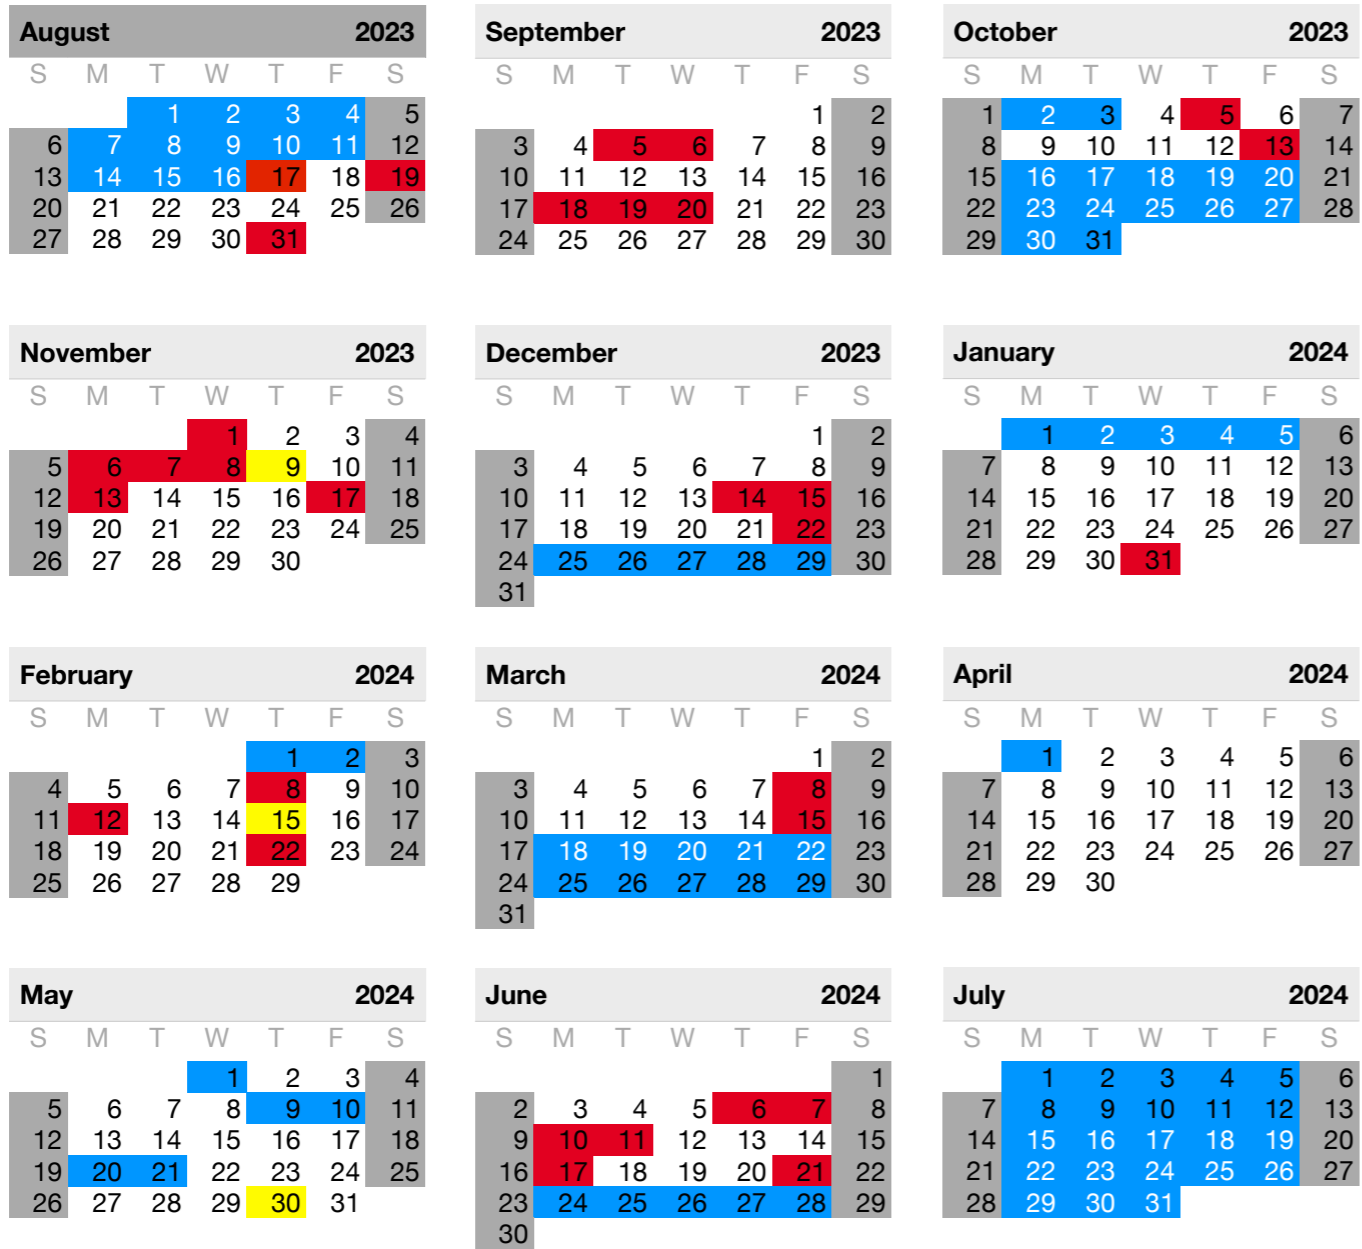

# 2023 – 2024 School Year

1 School closed, KiTa open      1 School and KiTa closed

DATE	DESCRIPTION
17.08.	School Starts - Year 2 - 13, Enrolment Year 5
19.8.	Enrolment Year 1 (9:30 Caterpillars, 10:30 Whales, 11:30 Dolphins)
31.8.	Meet the teacher and Parent Rep Elections Primary @5pm
5.9.	Meet the teacher and Parent Rep Elections Secondary @6pm
6.9.	Parent Evening and Parent Rep Elections KiTa @6pm
18.09-20.09	Photographer Primary and Secondary
5.10.	World Teachers' Day. Information Evening - Prospective Parents @7:30pm
13.10.	KIBS closes @ 1pm
1.11.	Halloween
6.-8.11.	Photographer KiTa
9.11.	PTA Meeting Parents and School 7pm (virtual)
13.11.	Lantern Parade KiTa
17.11.	Open Friday / Taster Day Secondary - Prospective Parents @2pm
14.12.	Winter Musical Primary Y 1+2 @2:30pm
15.12.	Christmas Show KiTa @2:30pm
22.12.	KIBS closes @ 1pm
31.01.	School Reports - KIBS closes @ 1pm
08.02.	Parent Conversation Day - Schools close @1pm
12.02.	Karneval Parties (KiTa and Primary)
15.02.	PTA Meeting Parents and School 7pm (virtual)
22.02.	Information Evening - Prospective Parents @7:30pm
08.3.	Open Friday Prospective Parents @2pm
15.3.	KiTa Parent Conversations - KiTa closed / Schools close @1pm
30.05.	PTA Meeting Parents and School 7pm (virtual)
6.6.	Summer Performance Primary Y3+4 @2:30pm
7.06.	Summer Performance KiTa @2:30pm
10.6.	New Parent Meeting Primary NEW YEAR 1 @3pm
11.6.	New Parent Meeting KiTa @3pm
17.6.	Sportfest KiTa
21.06.	LAST DAY OF SCHOOL and KITA - KIBS closes @ 1pm

**Notes: Last day before holidays - KIBS (Schools and KiTa) closes at 1pm**

**Summer holidays KiTa: 24.06.24 - 14.07.24**  
**Summer holidays Primary and Secondary: 24.06.24 - 02.08.2024**  
**Enrolment Year 1: 03.08.2024**